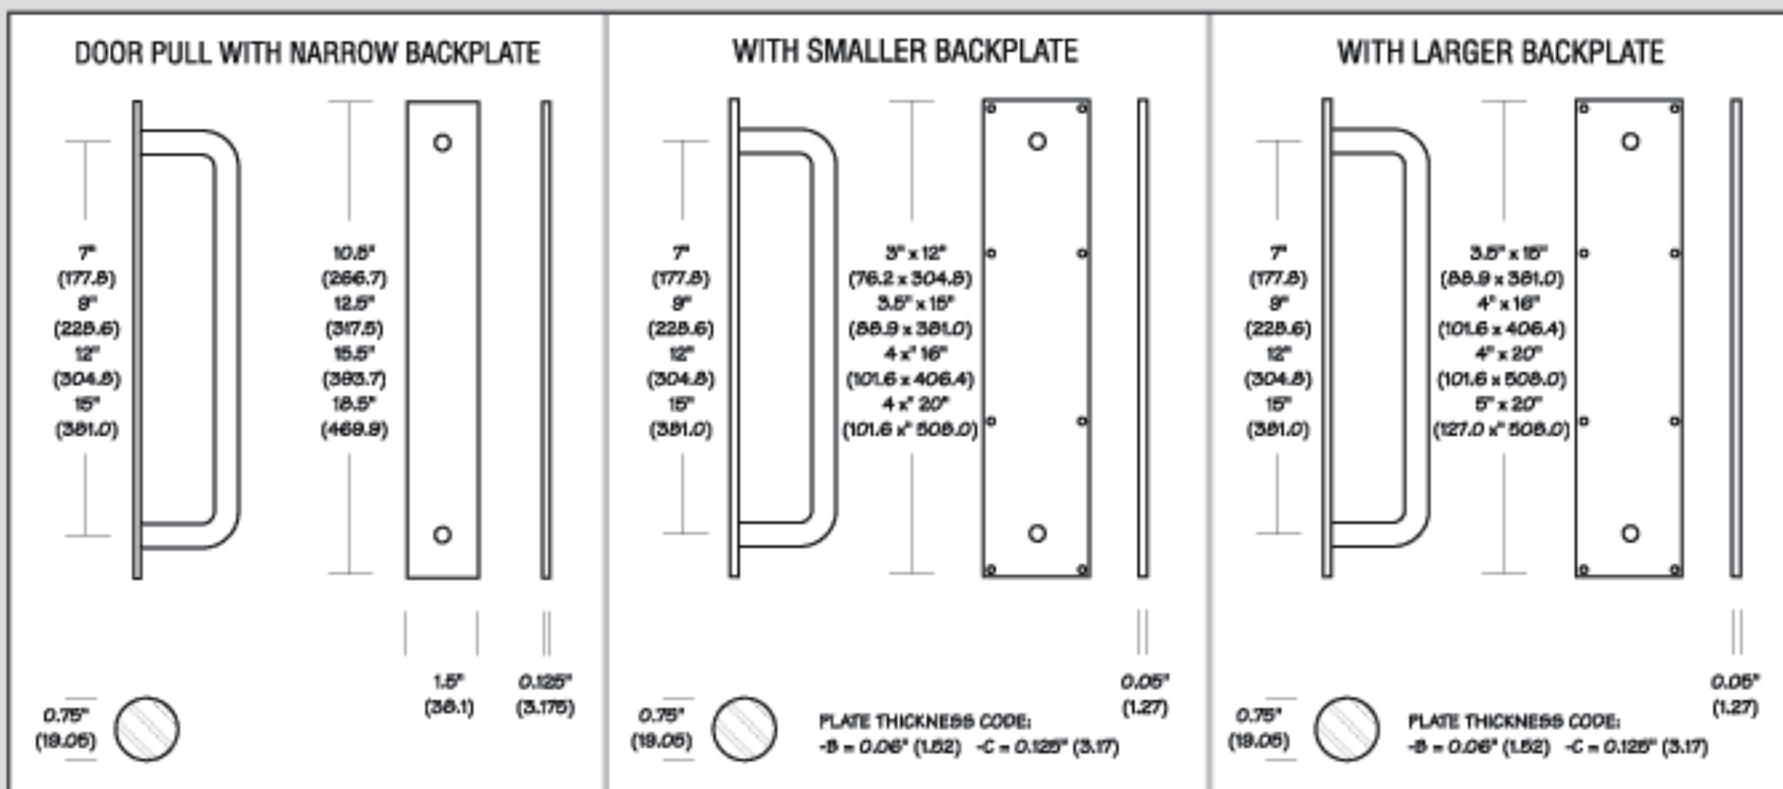

DOOR PULLS 2000 SERIES

6

DIAMETER CODE	FINISHES	HOW TO ORDER
-2 = 1" -3 = 1.25" -4 = 1.5"	ALL STANDARD	2309 = 0.75" (19.05) DIAMETER x 9" (228.6) x NARROW BACKPLATE 2415-2 = 1" (25.4) DIAMETER x 15" (381.0) C/C x PLATE 4 x 20" (101.6 x 508.0) 2512 = 0.75 (19.05)" DIAMETER x 12"C/C x 4" x 20" (304.8 x 101.6 x 508.0)