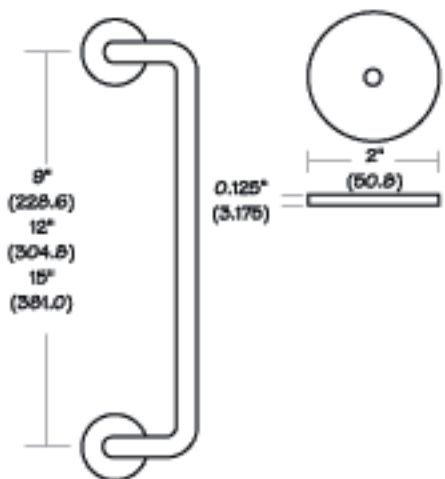

DOOR PULLS 3000 SERIES

3009
3012
3015

3109
3112
3115

3209
3212
3215

OFFSET COMMERCIAL DOOR PULL

0.75"
(19.05)

WITH GLASS DOOR ROSETTES

0.75"
(19.05)

WITH 2" ROSETTES

0.75"
(19.05)

DIAMETER CODE	FINISHES	HOW TO ORDER
-2 = 1" -3 = 1.25" -4 = 1.5"	ALL STANDARD	3012-2 = 1" (25.4) DIAMETER x 12" (304.8)C/C 3115 = 0.75" (19.05) DIAMETER x 15" (381.0)C/C C/W GLASS DOOR ROSETTES 3209 = 0.75" (19.05) DIAMETER x 9" (228.6)C/C C/W ROSETTES