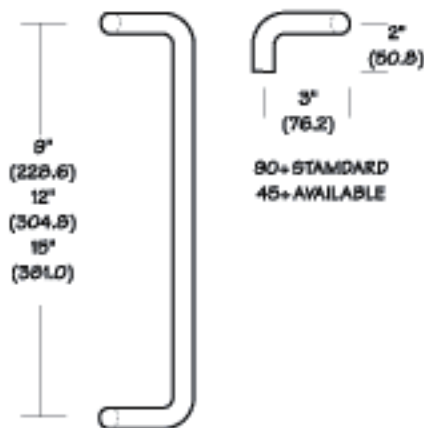

DOOR PULLS 3000 SERIES

3009
3012
3015

3109
3112
3115

3209
3212
3215

OFFSET COMMERCIAL DOOR PULL

0.75"
(19.05)

WITH GLASS DOOR ROSETTES

0.75"
(19.05)

WITH 2" ROSETTES

0.75"
(19.05)

DIAMETER CODE	FINISHES	HOW TO ORDER
-2 = 1" -3 = 1.25" -4 = 1.5"	ALL STANDARD	3012-2 = 1" (25.4) DIAMETER x 12" (304.8)C/C 3115 = 0.75" (19.05) DIAMETER x 15" (381.0)C/C C/W GLASS DOOR ROSETTES 3209 = 0.75" (19.05) DIAMETER x 9" (228.6)C/C C/W ROSETTES