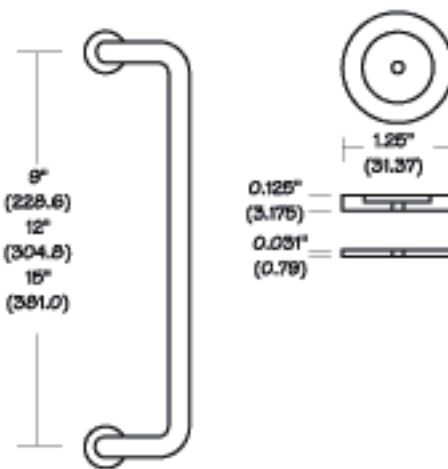

DOOR PULLS 3000 SERIES

3009
3012
3015

3109
3112
3115

3209
3212
3215

OFFSET COMMERCIAL DOOR PULL

0.75"
(19.05)

WITH GLASS DOOR ROSETTES

0.75"
(19.05)

WITH 2" ROSETTES

0.75"
(19.05)

DIAMETER CODE	FINISHES	HOW TO ORDER
-2 = 1" -3 = 1.25" -4 = 1.5"	ALL STANDARD	3012-2 = 1" (25.4) DIAMETER x 12" (304.8)C/C 3115 = 0.75" (19.05) DIAMETER x 15" (381.0)C/C C/W GLASS DOOR ROSETTES 3209 = 0.75" (19.05) DIAMETER x 9" (228.6)C/C C/W ROSETTES