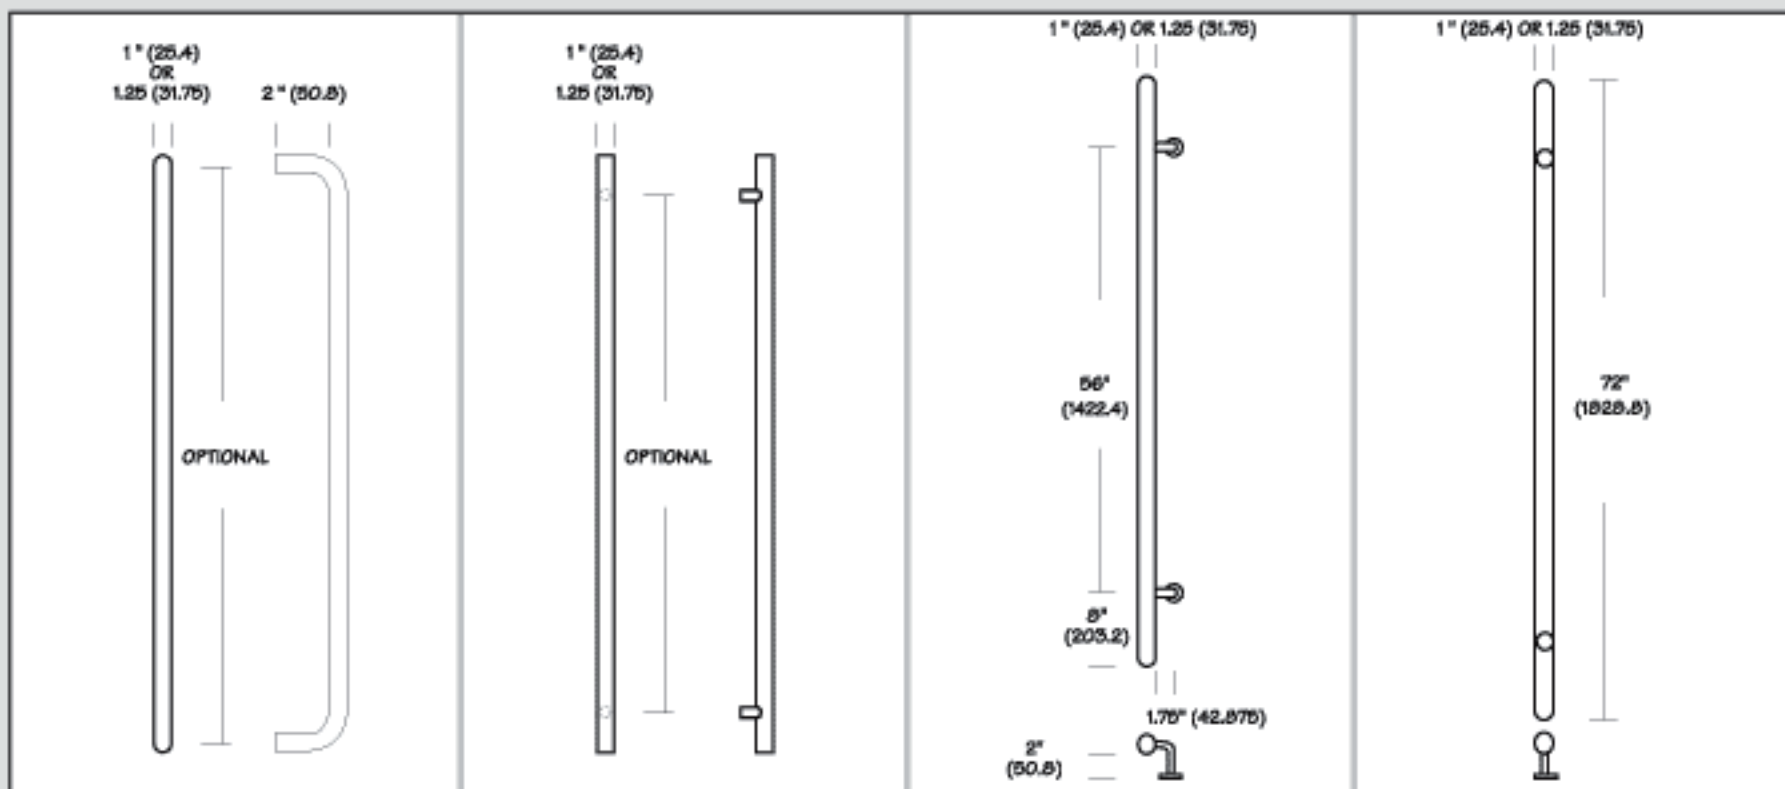

# DOOR PULLS D SERIES

28

| MATERIALS                                   | FINISHES        |
|---|-----------------|
| ALUMINUM, BRASS, BRONZE,<br>STAINLESS STEEL | ALL<br>STANDARD |

# DOOR PULLS D SERIES

| MATERIALS                                | FINISHES     |
|--|--------------|
| ALUMINUM, BRASS, BRONZE, STAINLESS STEEL | ALL STANDARD |