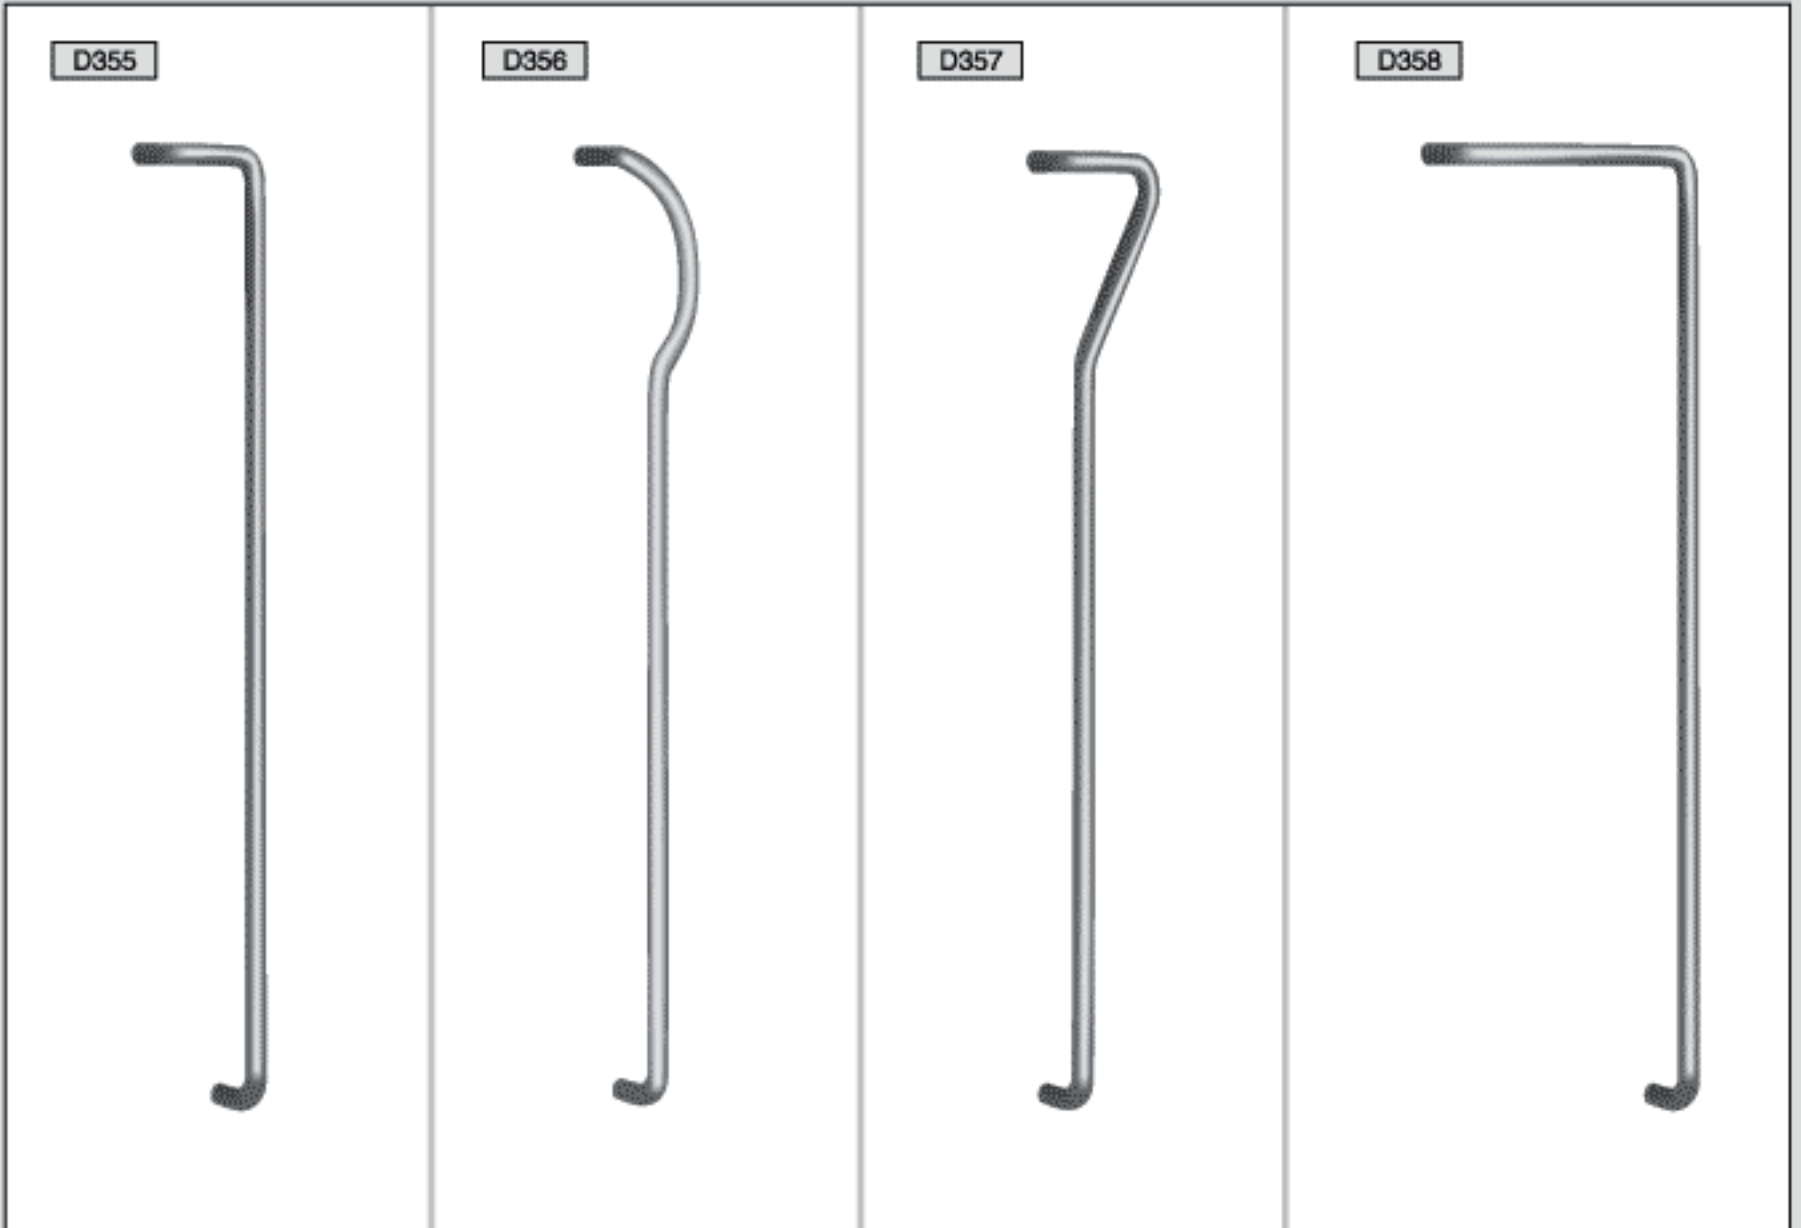

# DOOR PULLS D SERIES

28

| MATERIALS                                   | FINISHES        |
|---|-----------------|
| ALUMINUM, BRASS, BRONZE,<br>STAINLESS STEEL | ALL<br>STANDARD |

# DOOR PULLS D SERIES

| MATERIALS                                | FINISHES     |
|--|--------------|
| ALUMINUM, BRASS, BRONZE, STAINLESS STEEL | ALL STANDARD |