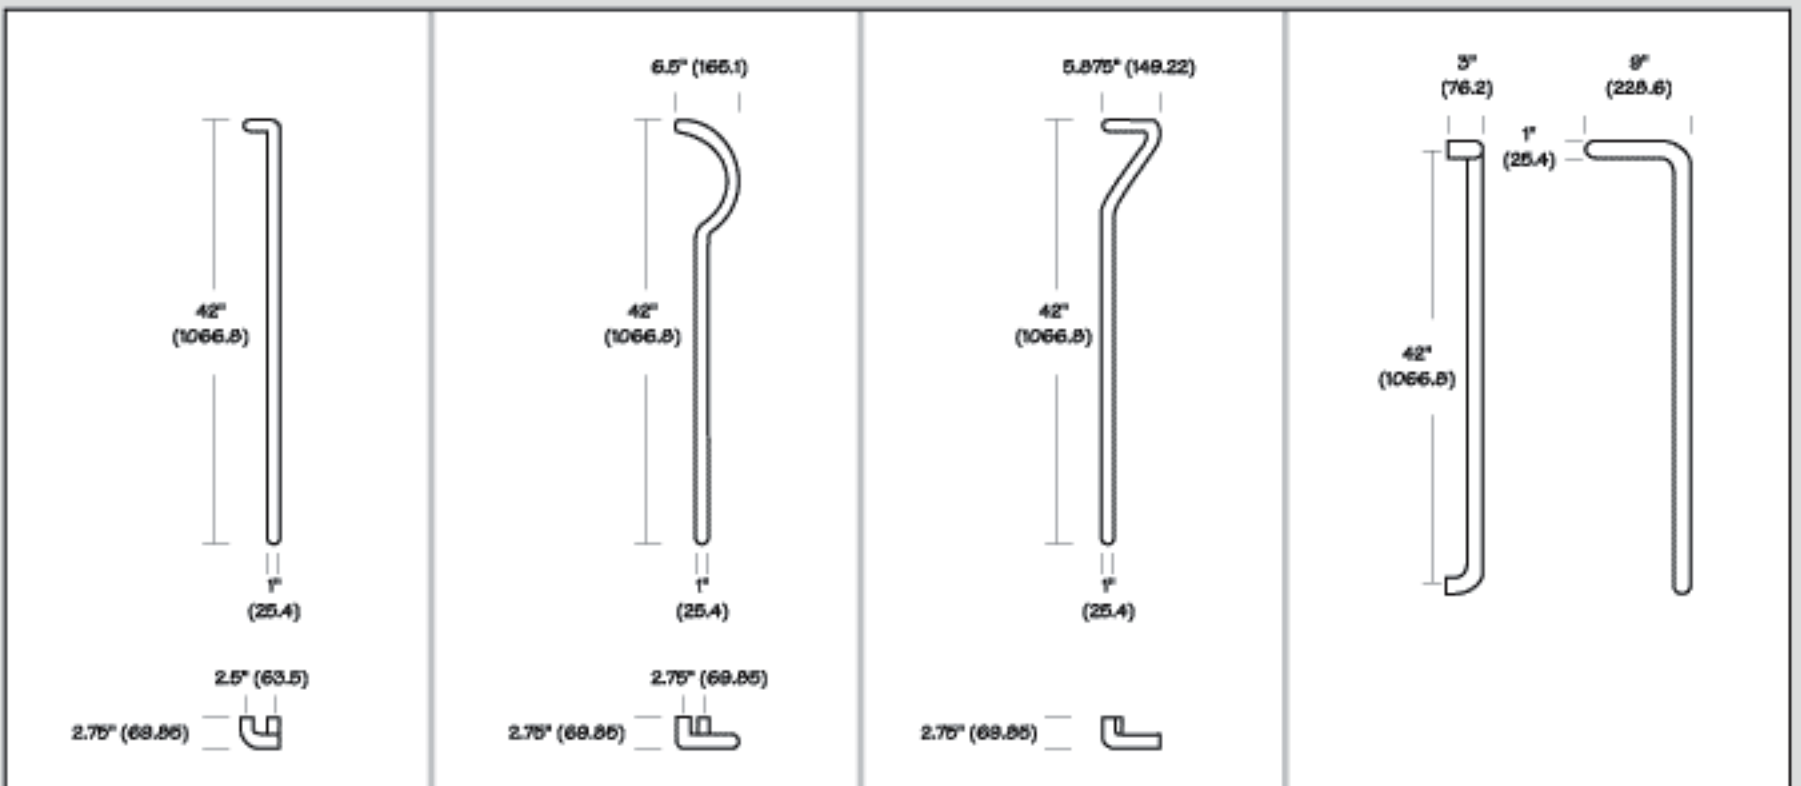

# DOOR PULLS D SERIES

28

| MATERIALS                                   | FINISHES        |
|---|-----------------|
| ALUMINUM, BRASS, BRONZE,<br>STAINLESS STEEL | ALL<br>STANDARD |

# DOOR PULLS D SERIES

| MATERIALS                                | FINISHES     |
|--|--------------|
| ALUMINUM, BRASS, BRONZE, STAINLESS STEEL | ALL STANDARD |