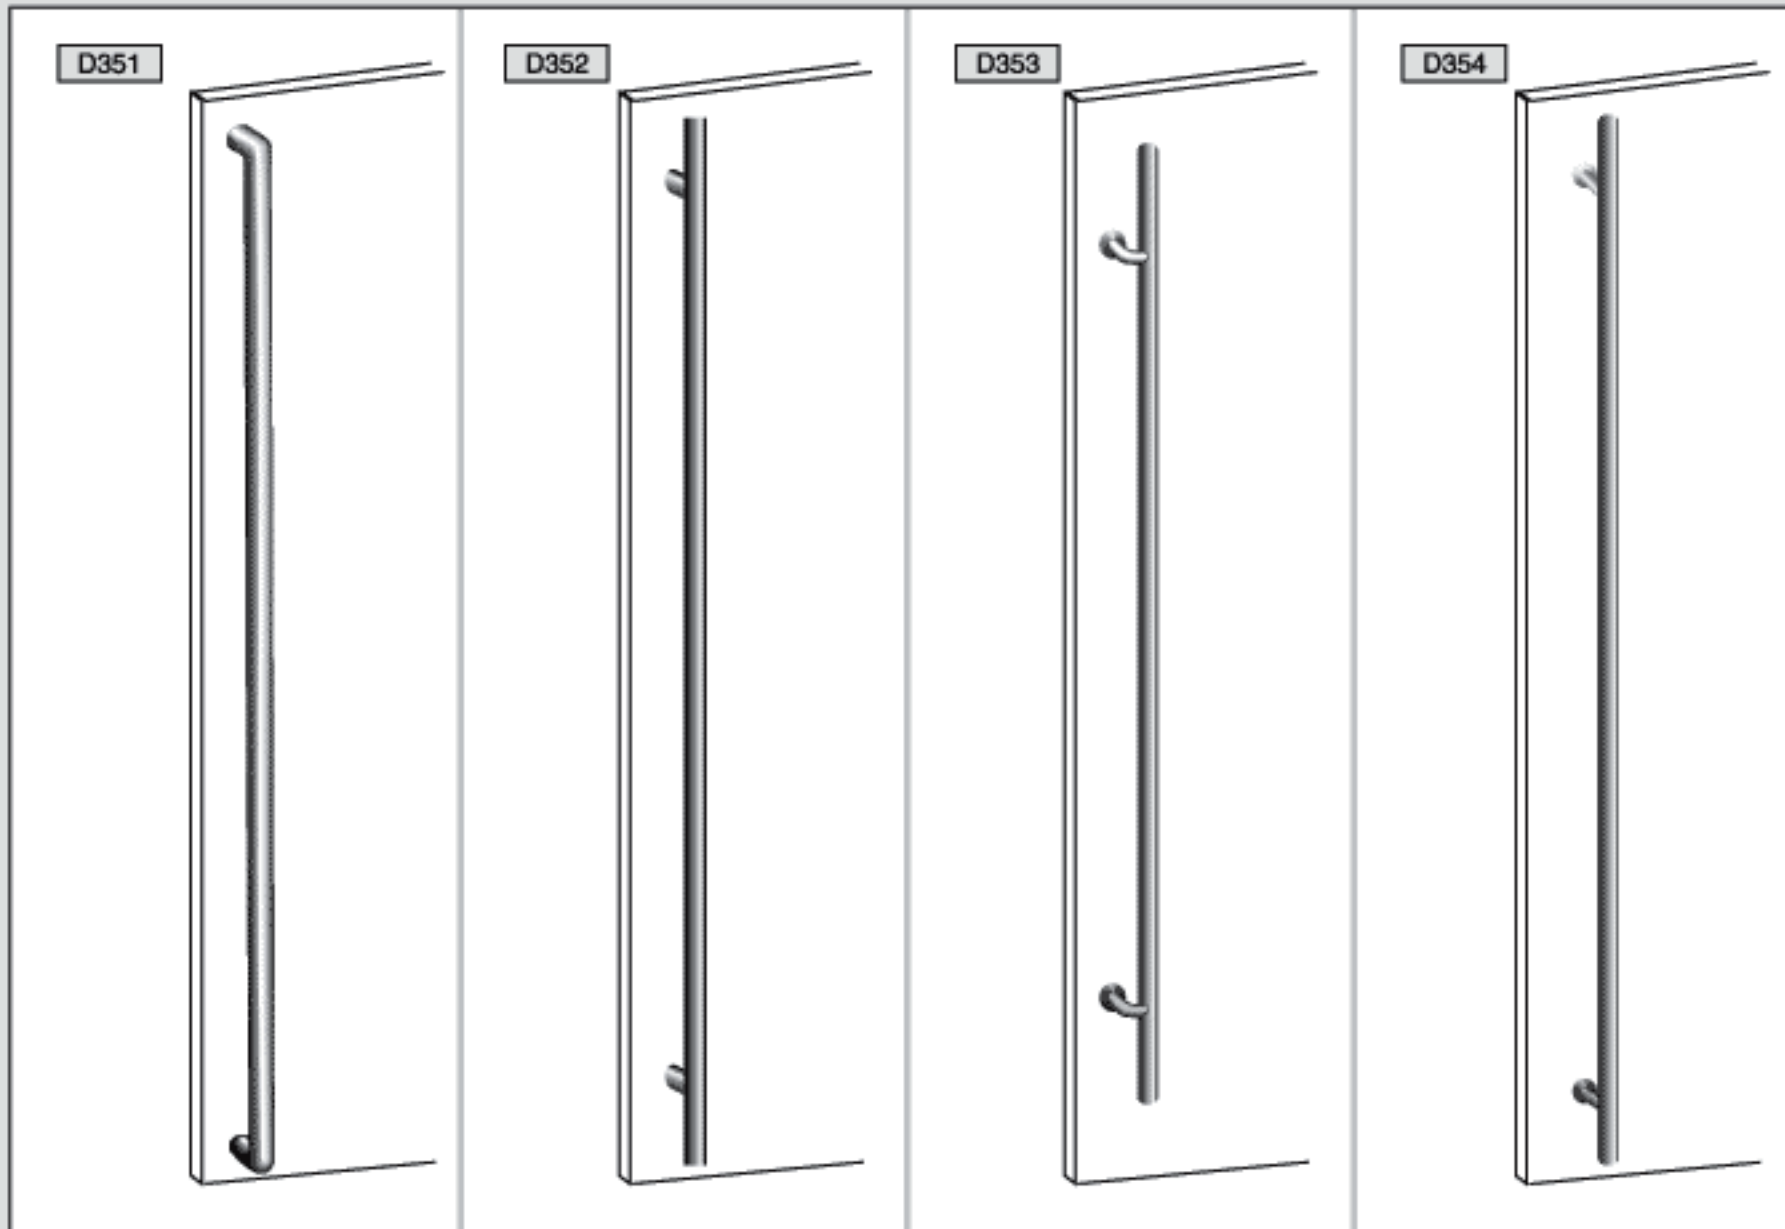

# DOOR PULLS D SERIES

28

| MATERIALS                                   | FINISHES        |
|---|-----------------|
| ALUMINUM, BRASS, BRONZE,<br>STAINLESS STEEL | ALL<br>STANDARD |

# DOOR PULLS D SERIES

| MATERIALS                                | FINISHES     |
|--|--------------|
| ALUMINUM, BRASS, BRONZE, STAINLESS STEEL | ALL STANDARD |